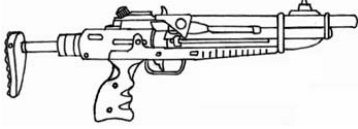

Sowet Blackhand	
Type : Pistolet mitrailleur très lourd	Munition : 4,7 mm (4D6)
Précision : +1	Fiabilité : standard
Disponibilité : Médiocre	Portée : 200 mètres
Dissimulation : Manteau	Prix : 685 eb
Chargeur : 30	Longueur : 48 cm, crosse repliée
Cadence : 2/20	Pays : Afrique du Sud
Une arme originaire d'Afrique, de bonne facture, très appréciée par les polices africaines pour son haut pouvoir stoppant.