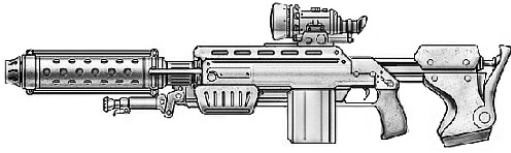

Fabrica de Armas SGS-7	
Type : Shotgun de précision Précision : +1 Disponibilité : Commun Dissimulation : Non dissimulable Chargeur : 10 Cadence : 1	Munition : CAL10 APFSDS (4D10 AP) Fiabilité : standard Portée : 500 mètres Prix : 775 eb Référence : Datafortress 2020 Longueur : 110 cm Pays : Argentine
This weapons is fed from two sources, the 10 round magazine and the 5 round choke. In most cases the choke is used for specialty rounds, while the magazine is reserved for slugs or fin stabilized sabbotted rounds. This is yet another example of a shotgun being used as a sniper platform.