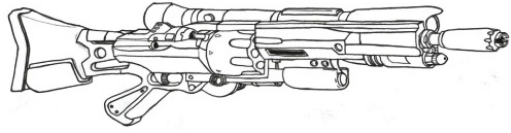

Federated Arms RSR-2	
Type : Fusil de précision lourd Précision : +1 Disponibilité : Rare Dissimulation : Non dissimulable Chargeur : 8 Cadence : 1	Munition : .300WM (6D6+3) Fiabilité : faible Portée : 500 mètres Prix : 740 eb Référence : Cyberpunk 2021 Longueur : 74 cm Pays : USA
Partant d'une idée originale et séduisante sur le papier, doté un fusil de précision d'un barillet, cette arme s'est révélée être une catastrophe en pratique. Et même bradée à ce prix, Federated Arms a eu bien du mal à en vendre et à stopper la production rapidement, d'où sa rareté.